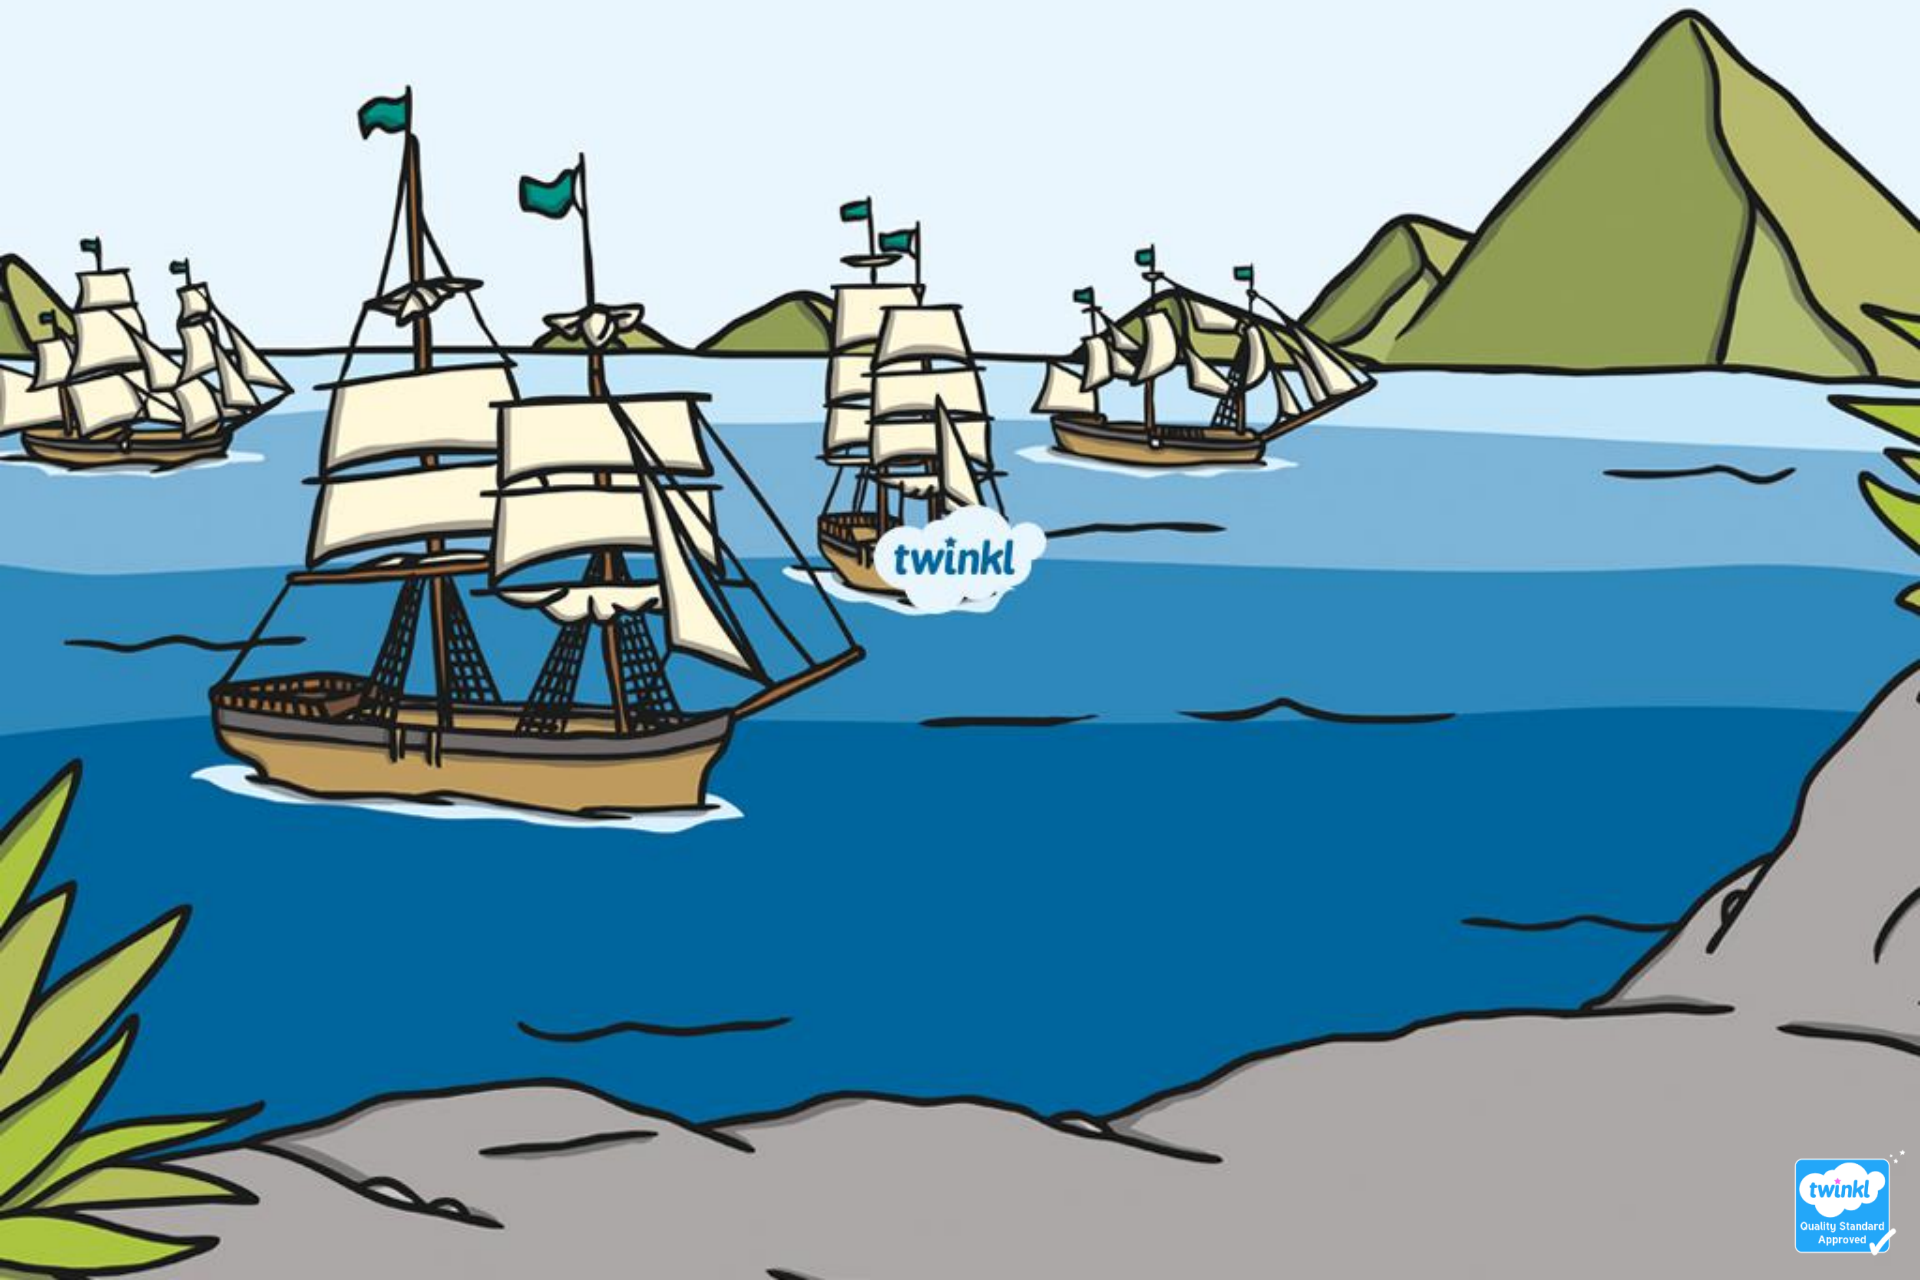

Pirate Ships

twinkl

Parts of a Pirate Ship

Types of Pirate Ships

This type of ship moved very quickly and easily. It was perfect for chasing another ship to steal from!

Sloop

Photo courtesy of jimflixi!(@flickr.com) - granted under creative commons licence - attribution

Types of Pirate Ships

This huge and heavy ship was the ultimate type for showing off in. It carried lots of loot, up to 20 cannons and 200 men!

Square Rigger

Photo courtesy of dmertl(@flickr.com) - granted under creative commons licence - attribution