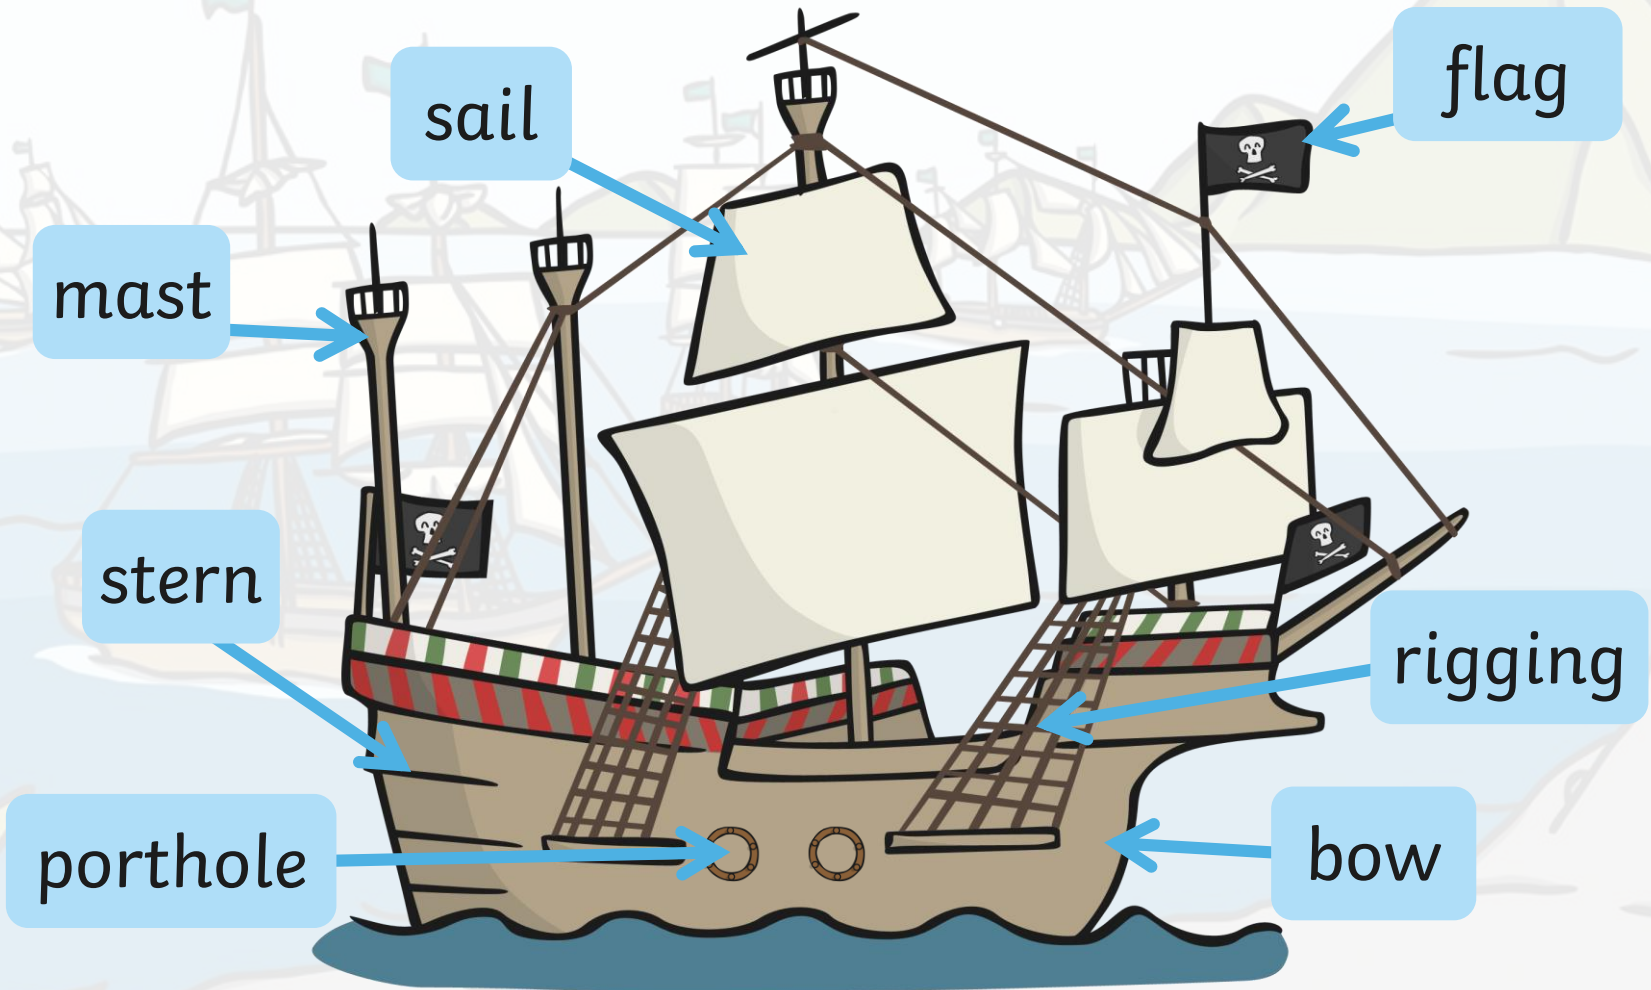

Pirate Ships

twinkl

Parts of a Pirate Ship

Types of Pirate Ships

This type of ship moved very quickly and easily. It was perfect for chasing another ship to steal from!

Sloop

Photo courtesy of jimflixi!(@flickr.com) - granted under creative commons licence - attribution

Types of Pirate Ships

This huge and heavy ship was the ultimate type for showing off in. It carried lots of loot, up to 20 cannons and 200 men!

Square Rigger

Photo courtesy of dmertl(@flickr.com) - granted under creative commons licence - attribution